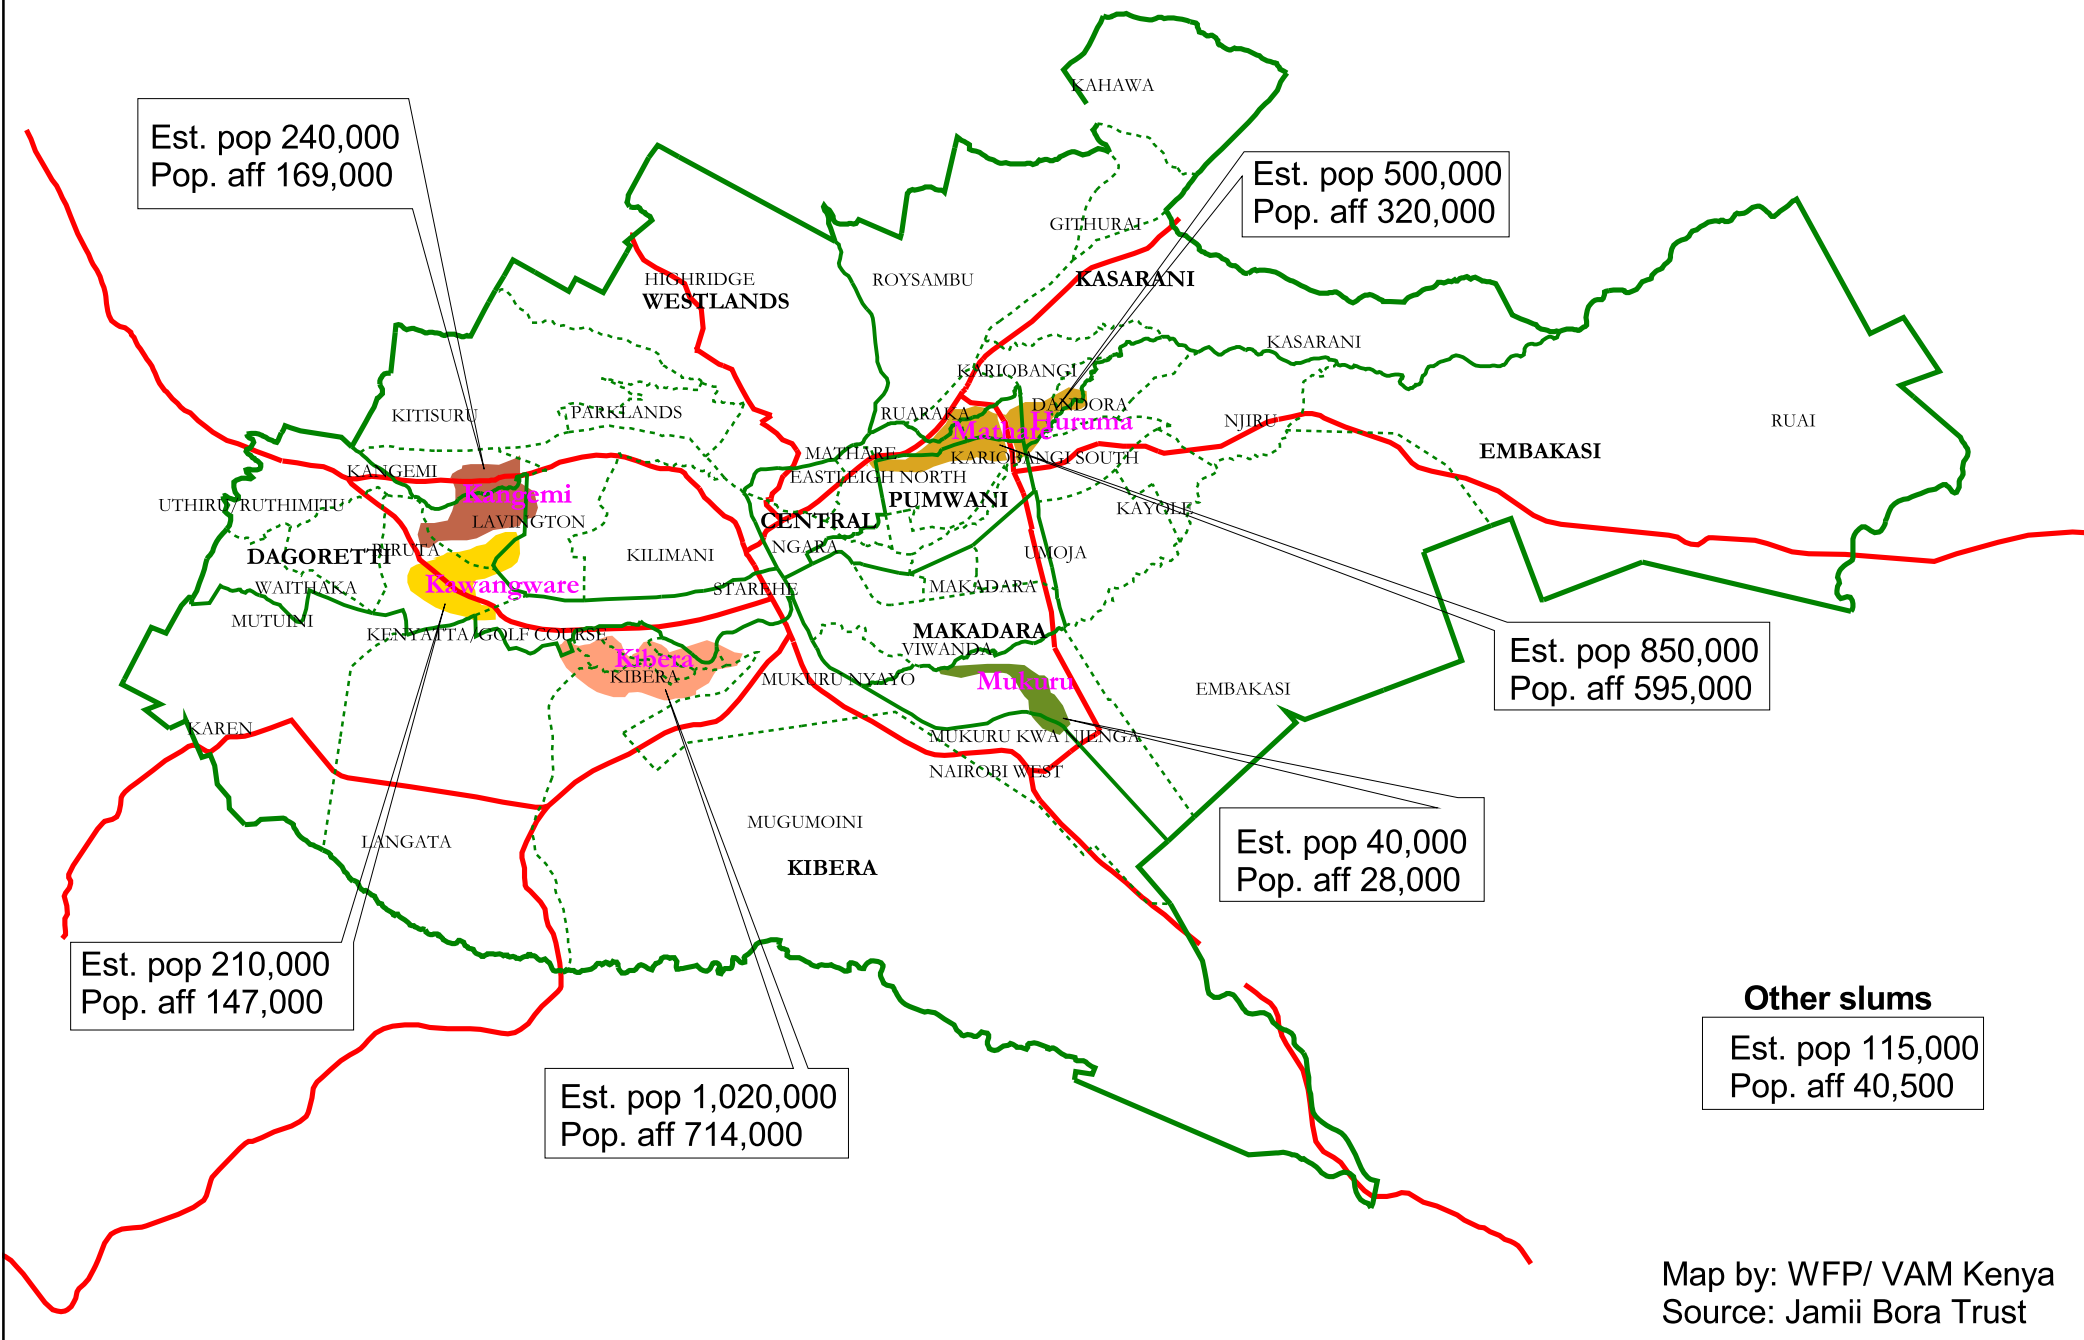

NAIROBI SLUMS

Map by: WFP/ VAM Kenya
Source: Jamii Bora Trust